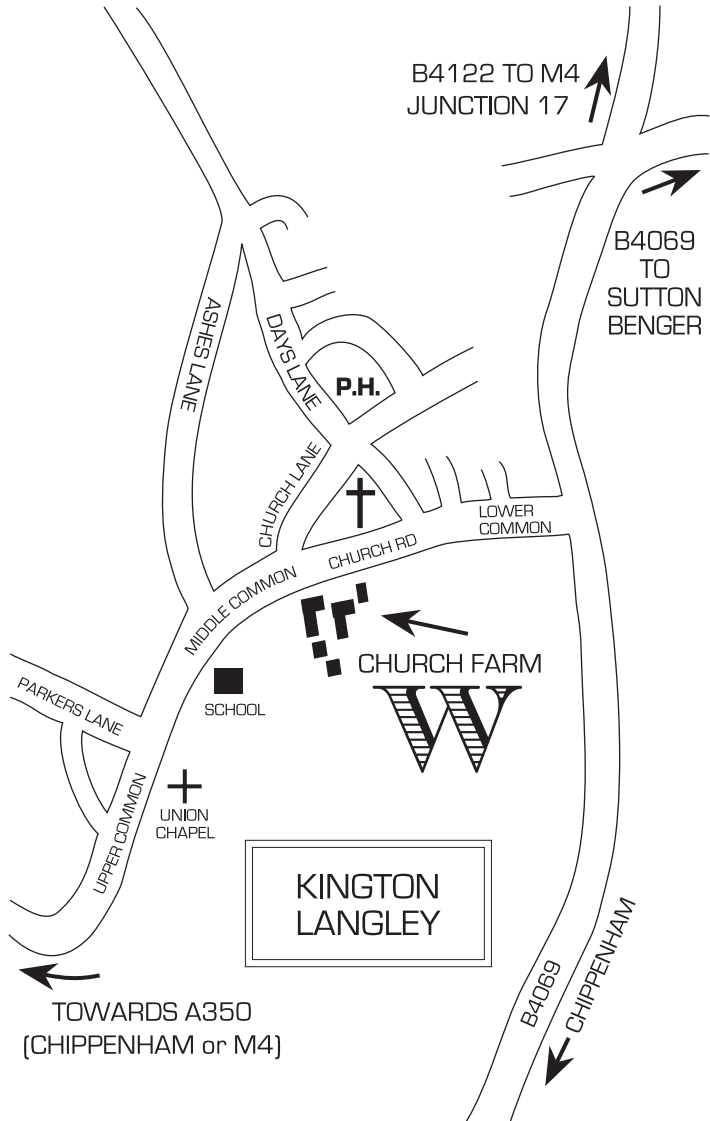

WE ARE ONLY 1 MILE SOUTH OF JUNCTION 17 - M4

B4122 TO M4
JUNCTION 17

B4069
TO
SUTTON
BENGER

20 MINUTES TO BATH

80 MINUTES TO LONDON

TOWARDS A350
(CHIPPENHAM or M4)

20 MINUTES TO TETBURY